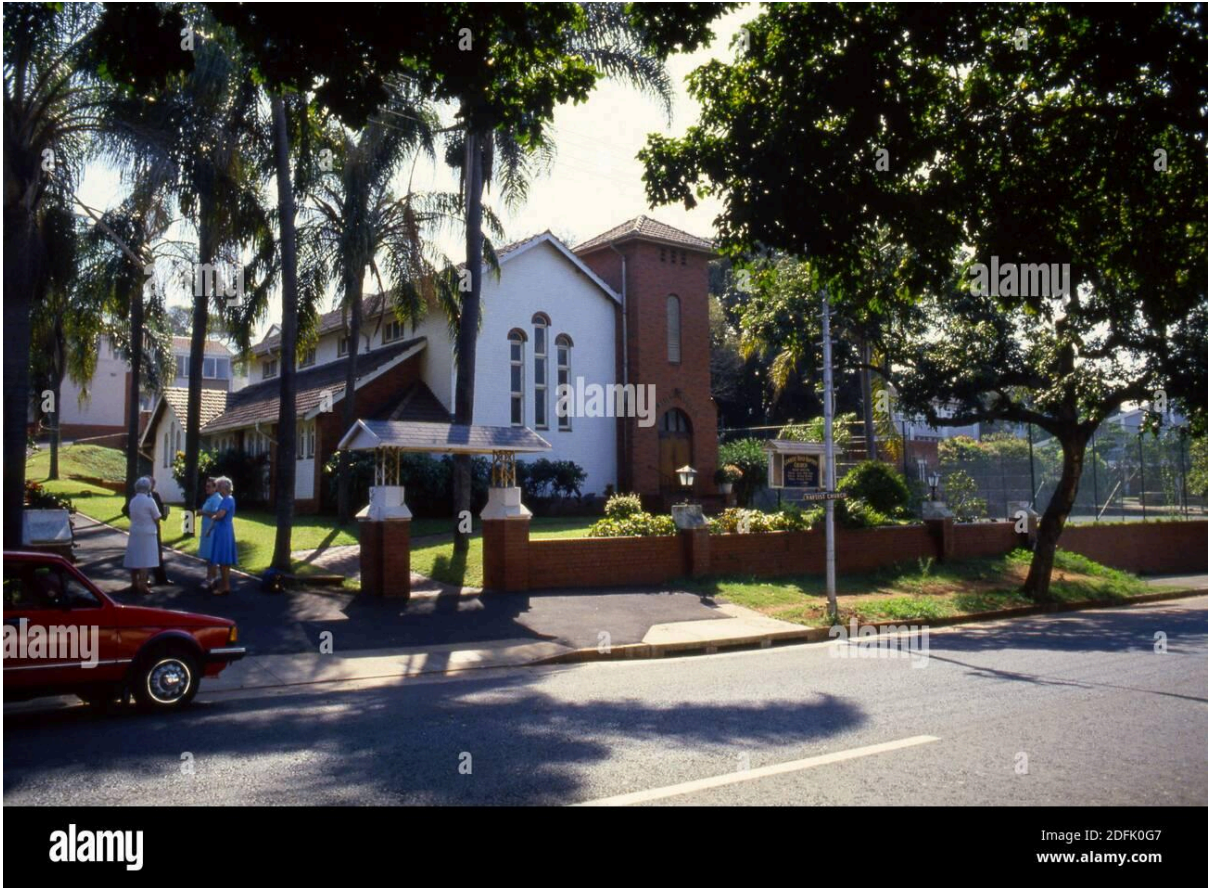

Architectural references

Durban House

- These windows

- Around the window

- Door frame

- The corner masonry

Modern Georgian home

Brick houses: General

alamy

Image ID: 2DFK0G7
www.alamy.com

© kznpr.co.za

© kznpr.co.za

© kznpr.co.za

- Reference for the side masonry and maroon paint instead of brick (cost saving)

White brick dominant

WINDOW REFERENCES